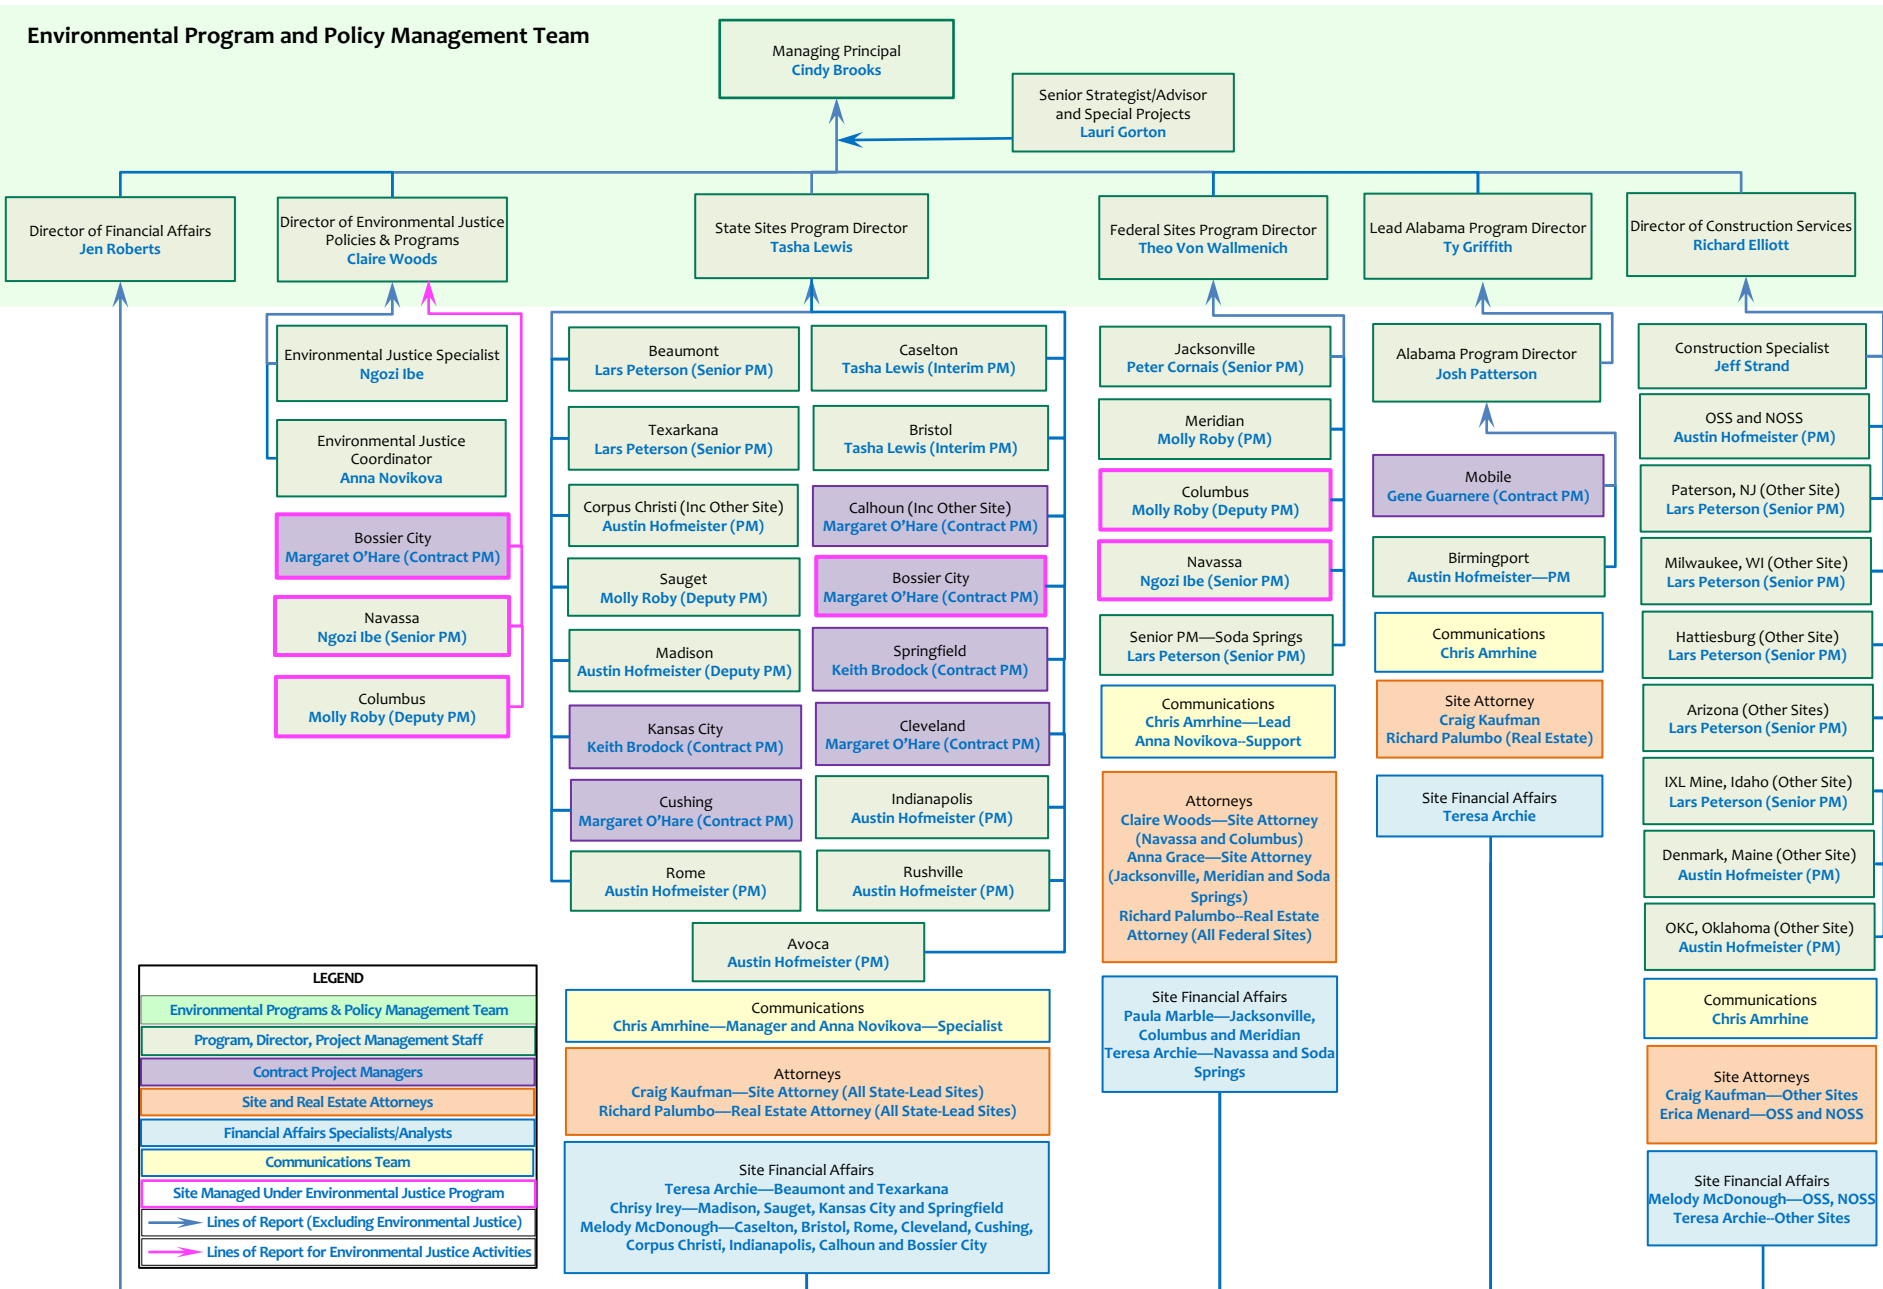

Greenfield Environmental Multistate Trust LLC, Trustee of the Multistate Environmental Response Trust

Environmental Policies & Programs Program and Policy Teams Organization Chart (November 15, 2021)

Multistate Trust Team Members and Email Addresses

This list was updated on November 15, 2021.